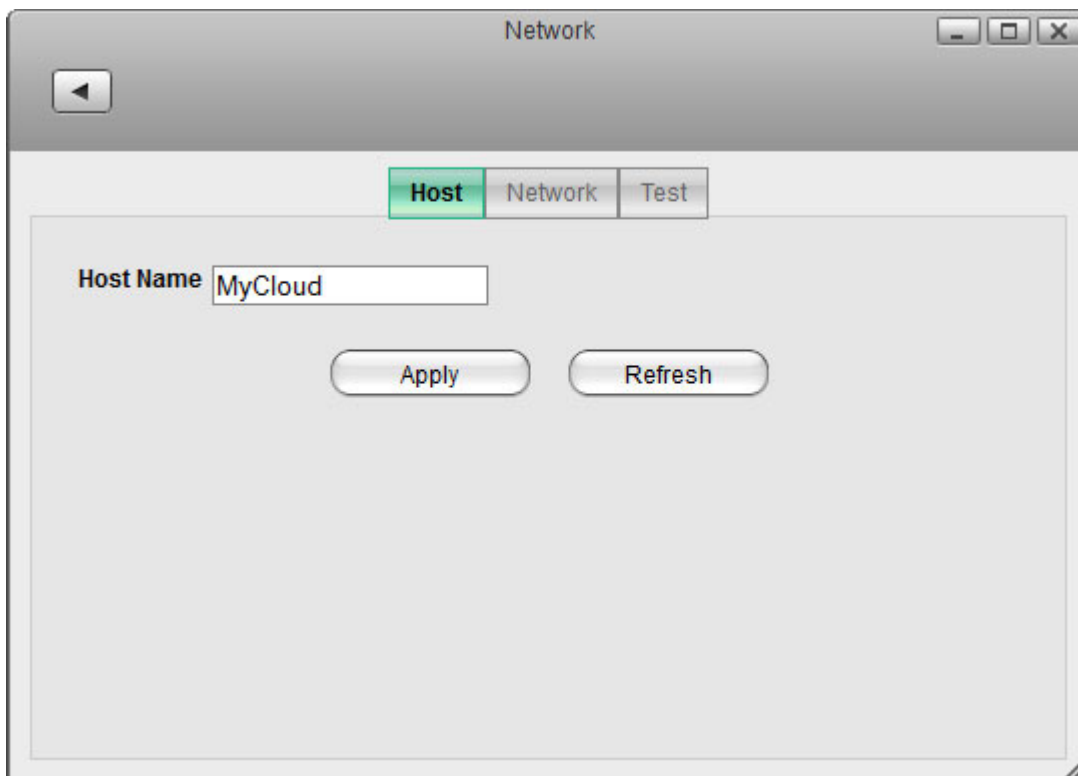

Network

Configure the network settings of your network drive.

Host

Field	Description
Host Name	Define the host name of your network drive. Make sure to use a unique name and not one that has already been used on your network.
Apply	Apply and save the changes.

Network

Field	Description
Automatic (DHCP)	Automatically obtain an IP address for your network drive from the local DHCP server or network router.
Manual	Configure the settings manually. If you are not sure what to fill out, enable Automatic(DHCP) or ask your system administrator.
IP Address	The local IP address of your network drive.
Subnet Mask	The subnet mask of your local network. Usually, the subnet mask is set to 255.255.255.0.
Default Gateway	The default gateway of your local network. Usually, this is the IP address of your network router.
DNS Server 1/2	The IP address of the DNS servers you want to use. Usually, this is the IP address that is recommended by your ISP (internet service provider) but you can also user another DNS server. As an example, Google provides a free DNS service at 8.8.8.8 and 8.8.4.4.
Auto DNS Server	Enable this option to automatically obtain an IP address for the DNS server.
Apply	Apply and save the changes.